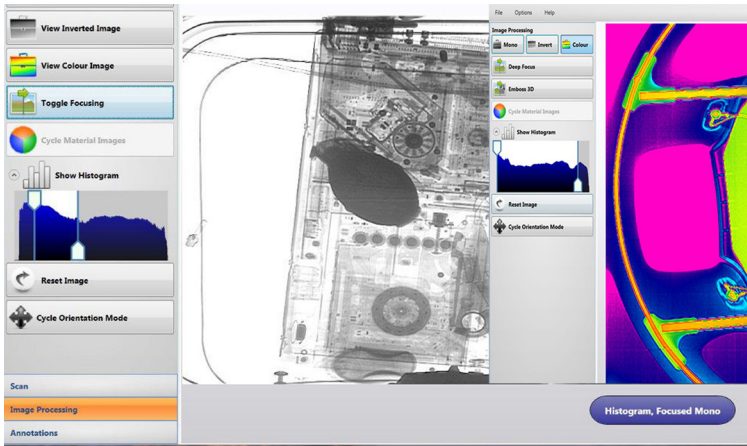

## ThreatSpect

- 3DX software for portable systems
- User-friendly
- Windows based
- Acquire images quickly

Advanced software for x-ray inspection

**ThreatSpect is the user-friendly software for 3DX-RAY portable x-ray systems. Simple and intuitive to use with a Windows based graphical interface. Enables the operator to acquire images rapidly and to use a range of sophisticated image processing tools to assess threats.**

**ThreatSpect software enables operators to acquire and interpret x-ray images quickly and simply.**

In high security situations it is important to have tools that are quick, simple and effective to use - ThreatSpect has been designed to offer maximum functionality within a clean operating environment.

ThreatSpect menus are context-driven to de-clutter the operating screen and give maximum screen space to the image. They are also streamlined to initiate functions with a single click.

The interface allows access to the majority of features through intuitive and easily understood symbols rather than words.

Materials discrimination and measurement and annotation are also available options.

ThreatSpect can also communicate the image on screen to a remote command centre for immediate input from remote personnel.