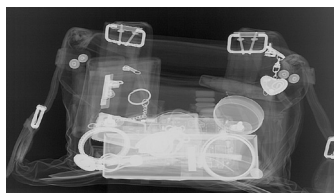

# ThreatSpect

False colour

Materials discrimination

Measurement

Invert

3D Emboss

## Standard features

Auto calibration	The first image that you obtain is auto-calibrated and is suitable for optimal viewing, analysis and storage.
Deep Focus™	Deep Focus™ optimises the contrast for each area of the image independently, revealing potentially hidden information in both light and dark areas at once.
Histogram	The histogram function allows the operator to look in detail at different density levels of the target and to analyse image data acquired by the system that the human eye cannot see.
Mono invert and colour modes	Mono, inverted or false colour display modes are available for displaying the captured image.
Pan, zoom and rotate	You can pan, zoom and rotate the image by selecting the appropriate mode using the "Cycle Orientation Mode" button.
Saving images	Images can be stored in ThreatSpect (.tsx) proprietary data format, materials discrimination (.tsm), Portable Network Graphics (.png, .jpg) or bitmap (.bmp) formats.