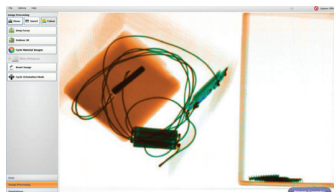

Histogram feature

Materials discrimination

Grenade and mobile phone

Fire extinguisher

ThreatSpect

False colour

Materials discrimination

Measurement

Invert

3D Emboss

Standard features

Auto calibration	The first image that you obtain is auto-calibrated and is suitable for optimal viewing, analysis and storage.
Deep Focus™	Deep Focus™ optimises the contrast for each area of the image independently, revealing potentially hidden information in both light and dark areas at once.
Histogram	The histogram function allows the operator to look in detail at different density levels of the target and to analyse image data acquired by the system that the human eye cannot see.
Mono invert and colour modes	Mono, inverted or false colour display modes are available for displaying the captured image.
Pan, zoom and rotate	You can pan, zoom and rotate the image by selecting the appropriate mode using the "Cycle Orientation Mode" button.
Saving images	Images can be stored in ThreatSpect (.tsx) proprietary data format, materials discrimination (.tsm), Portable Network Graphics (.png, .jpg) or bitmap (.bmp) formats.