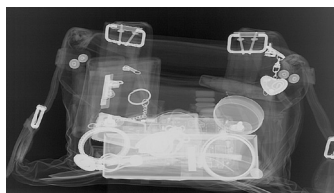

Histogram feature

Materials discrimination

Grenade and mobile phone

Fire extinguisher

ThreatSpect

False colour

Materials discrimination

Measurement

Invert

3D Emboss

Standard features

Auto calibration	The first image that you obtain is auto-calibrated and is suitable for optimal viewing, analysis and storage.
Deep Focus™	Deep Focus™ optimises the contrast for each area of the image independently, revealing potentially hidden information in both light and dark areas at once.
Histogram	The histogram function allows the operator to look in detail at different density levels of the target and to analyse image data acquired by the system that the human eye cannot see.
Mono invert and colour modes	Mono, inverted or false colour display modes are available for displaying the captured image.
Pan, zoom and rotate	You can pan, zoom and rotate the image by selecting the appropriate mode using the "Cycle Orientation Mode" button.
Saving images	Images can be stored in ThreatSpect (.tsx) proprietary data format, materials discrimination (.tsm), Portable Network Graphics (.png, .jpg) or bitmap (.bmp) formats.