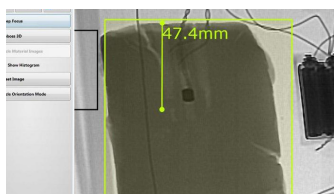

Histogram feature

Materials discrimination

Grenade and mobile phone

Fire extinguisher

ThreatSpect

False colour

Materials discrimination

Measurement

Invert

3D Emboss

Standard features

Auto calibration	The first image that you obtain is auto-calibrated and is suitable for optimal viewing, analysis and storage.
Deep Focus™	Deep Focus™ optimises the contrast for each area of the image independently, revealing potentially hidden information in both light and dark areas at once.
Histogram	The histogram function allows the operator to look in detail at different density levels of the target and to analyse image data acquired by the system that the human eye cannot see.
Mono invert and colour modes	Mono, inverted or false colour display modes are available for displaying the captured image.
Pan, zoom and rotate	You can pan, zoom and rotate the image by selecting the appropriate mode using the "Cycle Orientation Mode" button.
Saving images	Images can be stored in ThreatSpect (.tsx) proprietary data format, materials discrimination (.tsm), Portable Network Graphics (.png, .jpg) or bitmap (.bmp) formats.