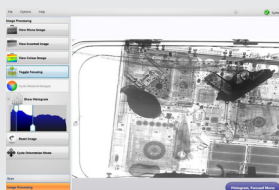

Histogram feature