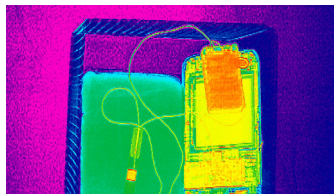

Histogram feature

Materials discrimination

Grenade and mobile phone

Fire extinguisher

ThreatSpect

False colour

Materials discrimination

Measurement

Invert

3D Emboss

Standard features

Auto calibration	The first image that you obtain is auto-calibrated and is suitable for optimal viewing, analysis and storage.
Deep Focus™	Deep Focus™ optimises the contrast for each area of the image independently, revealing potentially hidden information in both light and dark areas at once.
Histogram	The histogram function allows the operator to look in detail at different density levels of the target and to analyse image data acquired by the system that the human eye cannot see.
Mono invert and colour modes	Mono, inverted or false colour display modes are available for displaying the captured image.
Pan, zoom and rotate	You can pan, zoom and rotate the image by selecting the appropriate mode using the "Cycle Orientation Mode" button.
Saving images	Images can be stored in ThreatSpect (.tsx) proprietary data format, materials discrimination (.tsm), Portable Network Graphics (.png, .jpg) or bitmap (.bmp) formats.