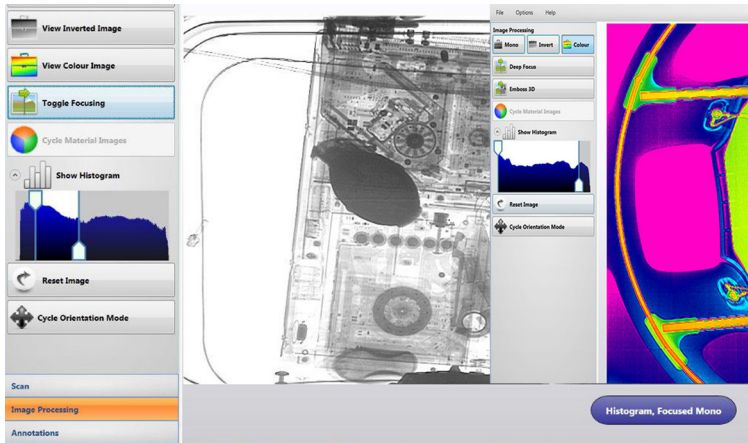

3DX-RAY

ThreatSpect

- 3DX software for portable systems
- User-friendly
- Windows based
- Acquire images quickly

Advanced software for x-ray inspection

ThreatSpect is the user-friendly software for 3DX-RAY portable x-ray systems. Simple and intuitive to use with a Windows based graphical interface. Enables the operator to acquire images rapidly and to use a range of sophisticated image processing tools to assess threats.

ThreatSpect software enables operators to acquire and interpret x-ray images quickly and simply.

In high security situations it is important to have tools that are quick, simple and effective to use - ThreatSpect has been designed to offer maximum functionality within a clean operating environment.

ThreatSpect menus are context-driven to de-clutter the operating screen and give maximum screen space to the image. They are also streamlined to initiate functions with a single click.

The interface allows access to the majority of features through intuitive and easily understood symbols rather than words.

Materials discrimination and measurement and annotation are also available options.

ThreatSpect can also communicate the image on screen to a remote command centre for immediate input from remote personnel.